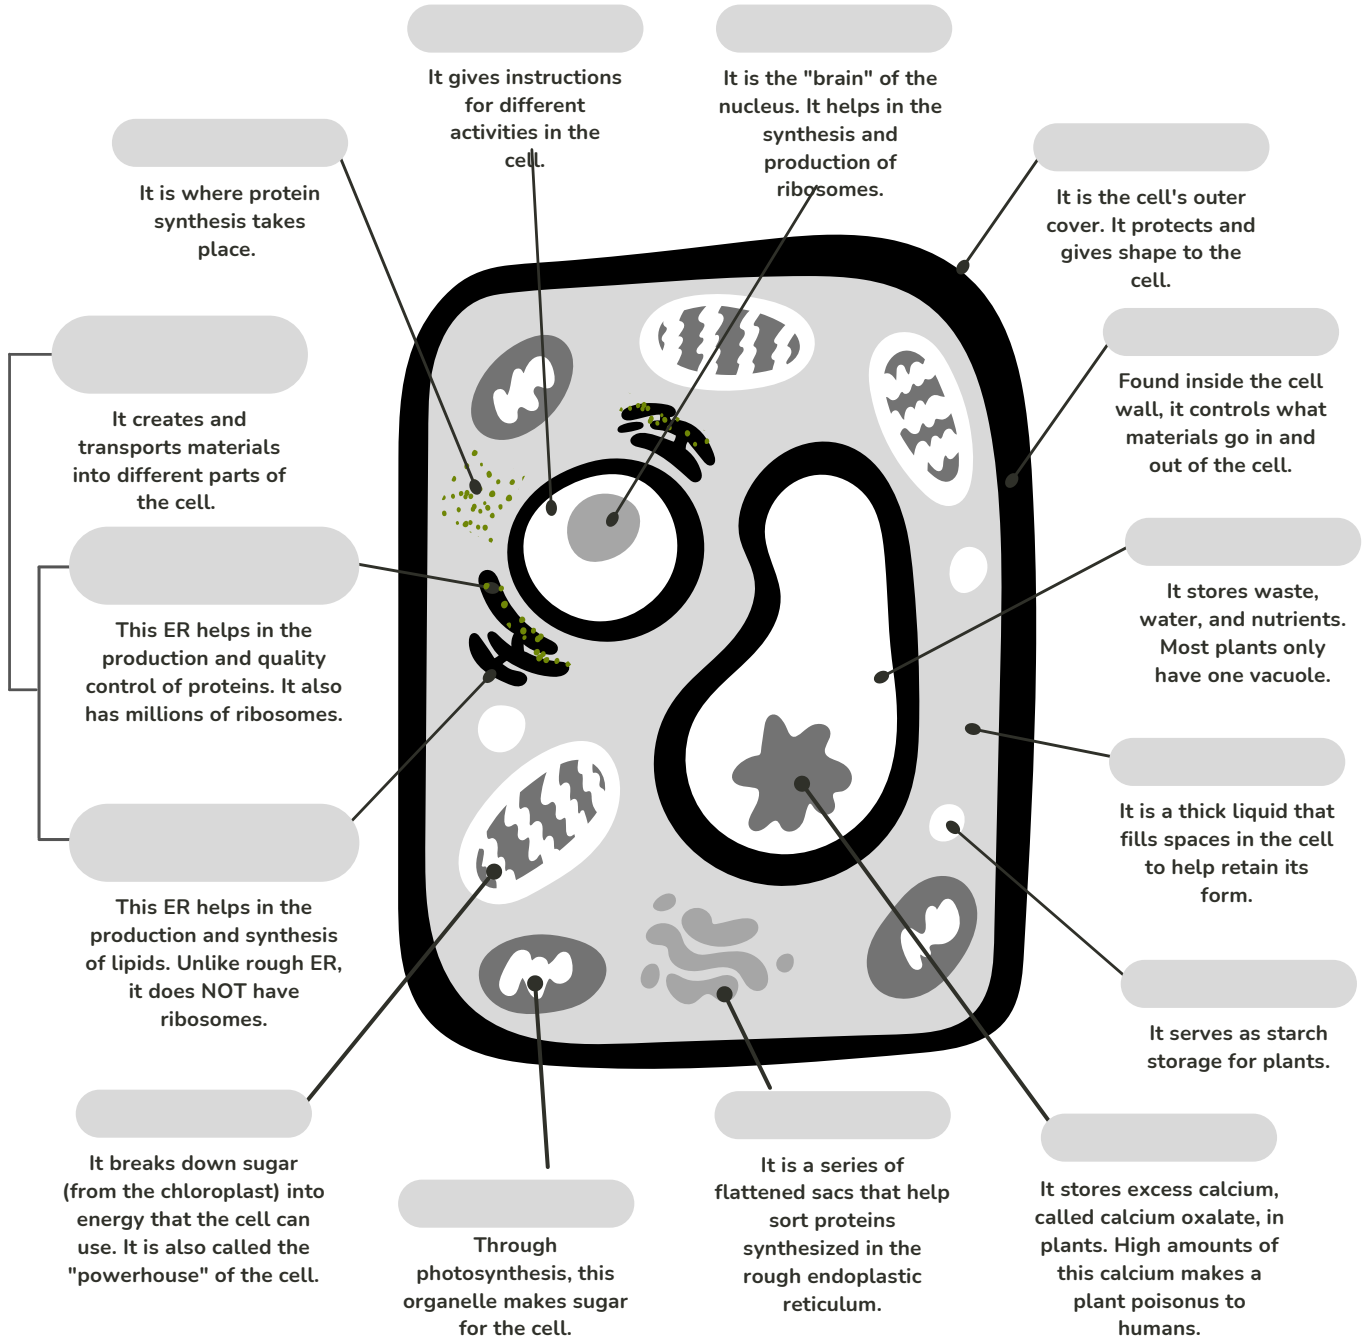

PARTS OF THE PLANT CELL

Label the parts of the plant cell below.

Cell Wall

WORD BANK

Vacuoles

Central Vacuole

The Golgi Apparatus

Endoplasmic Reticulum

Cytoplasm

Chloroplast

Mitochondrion

Smooth Endoplasmic Reticulum

Amyloplasts

Ribosomes

Nucleolus

Cell Membrane

Rough Endoplasmic Reticulum

Druse Crystal

Nucleus

PARTS OF THE PLANT CELL

Answer Key